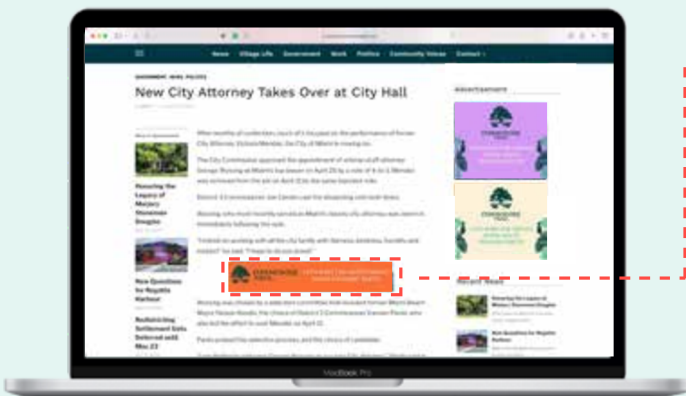

Article Page

In-article banner and
Website display repeat every
few paragraphs
800 x 200 px