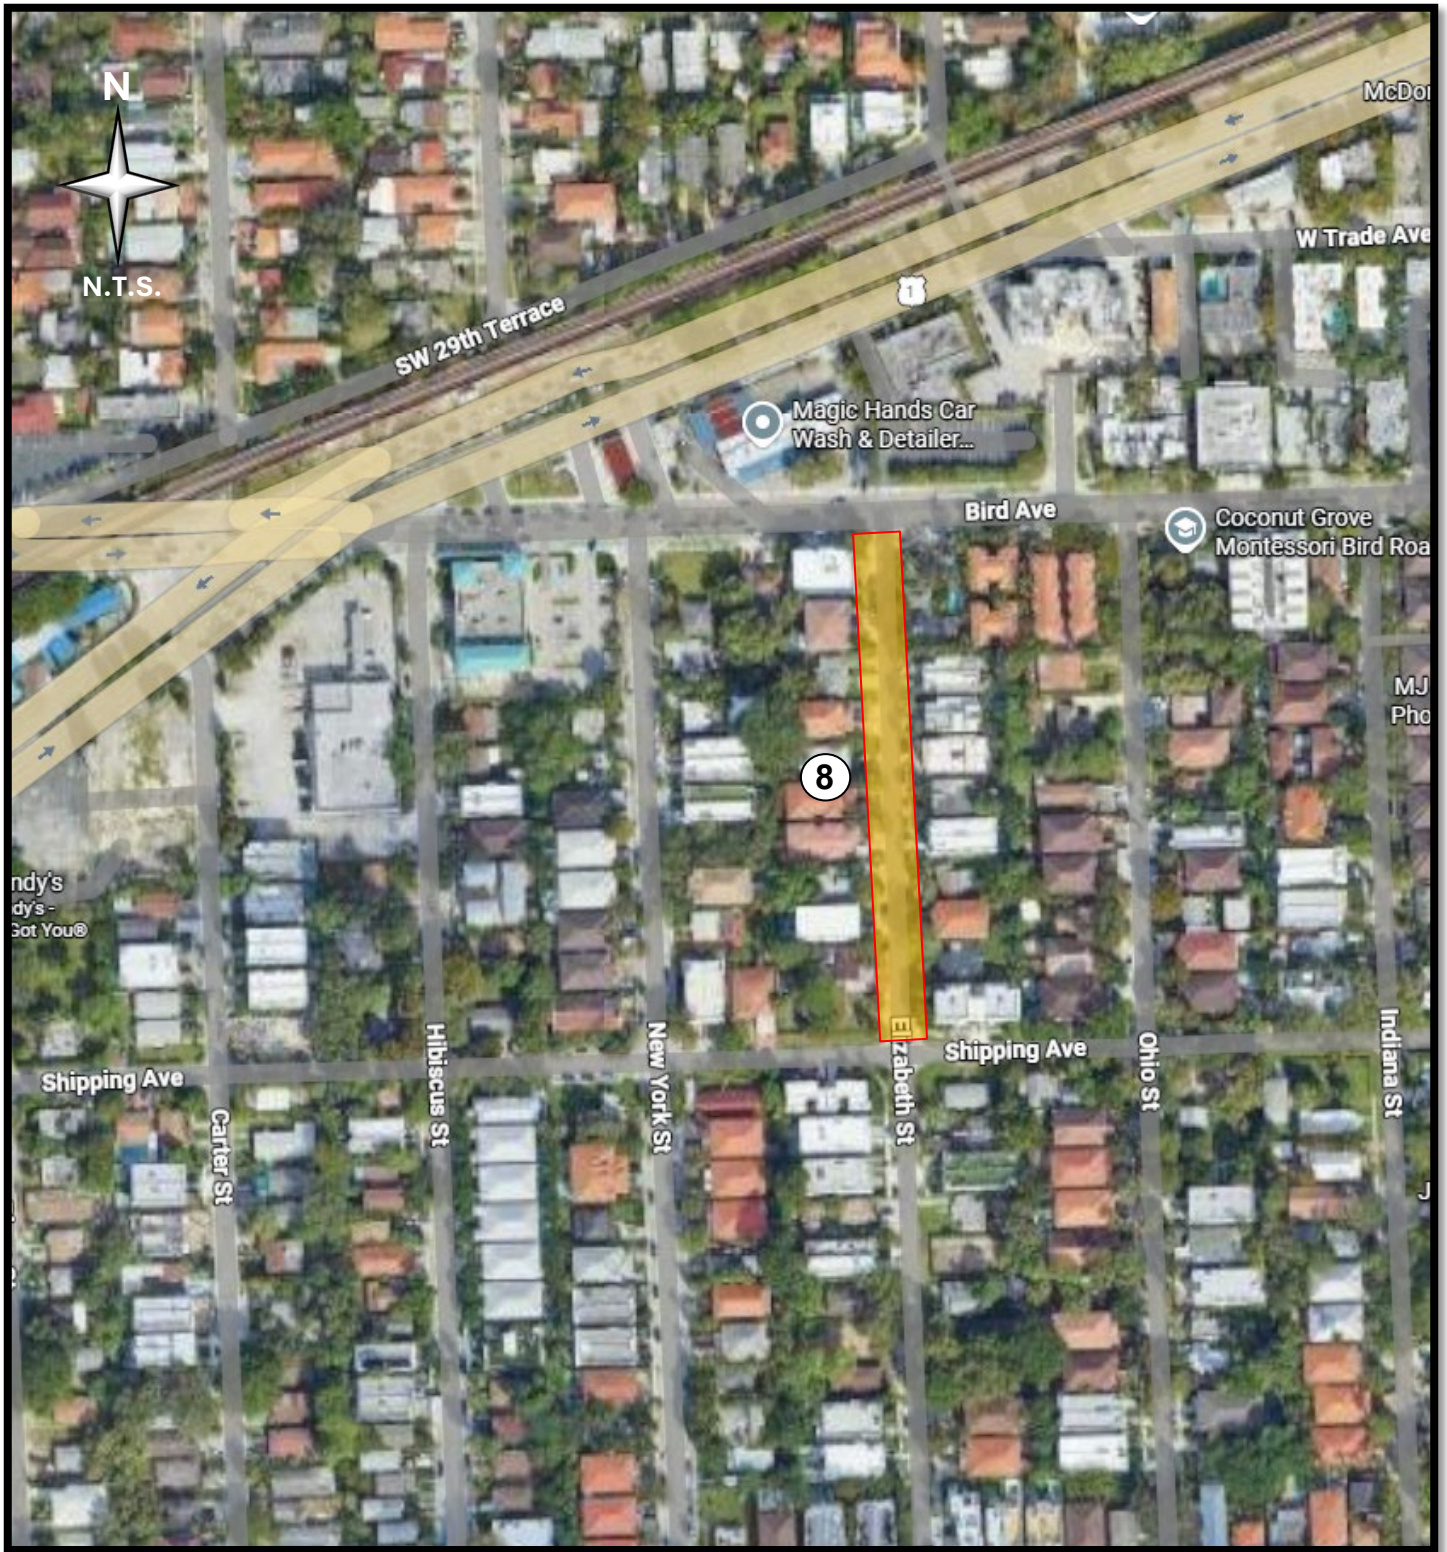

EXHIBIT A

DISTRICT 2 – SOUTH GROVE TRAFFIC PHASE II 40-B253604

8- Elizabeth Street between Bird Avenue and Shipping Avenue